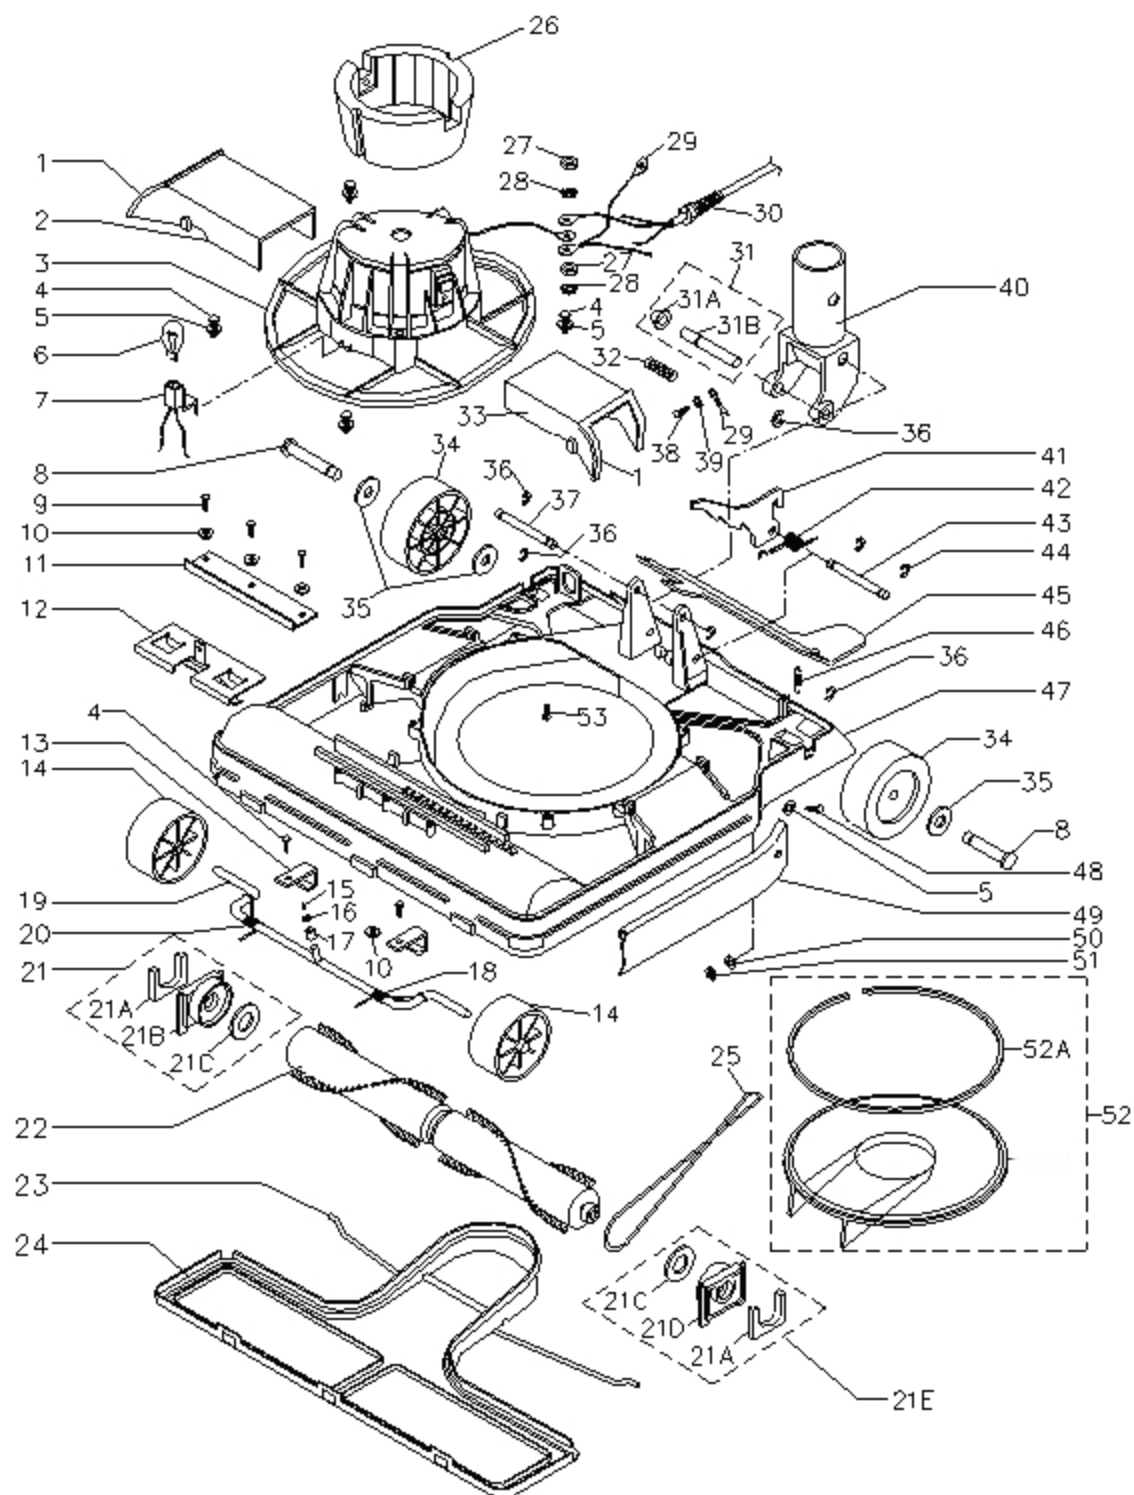

VANISHER
UPRIGHT
INTERNAL
PARTS LIST

Pos.	PART No	DESCRIPTION	VLK-1	VLK-2	VLK-3
1	12-0258-9	Air duct gasket	2	2	2
2	13-1095-2	Right air duct	1	1	
	13-1843-5	Right air duct			1
3	46-2020-9	Motor assembly		1	1
	46-2542-2	Motor assembly	1		
4	01-1391-0	Screw 8-32 X 1/2	6	6	6
5	04-0065-5	Flat washer	6	6	6
8	25-1242-4	Rear wheel axle	2	2	2
9	01-0846-4	Screw 6-32 X 3/8	3	3	3
10	04-0026-7	Flat washer	5	5	5
11	05-3069-1	Plate cam guide	1	1	1
12	46-1898-9	Can spring assembly	1	1	1
13	05-3068-3	Front axle retainer	2	2	2
14	13-1089-5	Front wheel	2	2	2
15	03-0127-5	Type "B" rivet	1	1	1
16	04-0019-2	Flat washer	1	1	1
17	25-1065-9	Bushing	1	1	1
18	24-0229-5	Front axle spring	1	1	1
19	46-2971-3	Front axle assy	1	1	1
20	24-0234-5	Front axle spring	1	1	1
21	45-0312-4	Right Bearing support assy	1	1	1
21 A	12-0522-8	Bearing gasket	2	2	2
21 B	13-1252-9	Right bearing support	1	1	1
21 C	37-0130-7	Felt	2	2	2
21 D	13-1801-3	Left bearing support	1	1	1
21 E	46-2376-5	Left Bearing support assy	1	1	1
22	46-2375-7	Brush roll assy 12"	1	1	
22	46-2413-6	Brush roll assy 16"			1
23	25-0997-4	Retaining shaft	1	1	1
24	46-2035-7	Bottom plate with	1	1	
	46-2428-4	Bottom plate with			1
25	12-0814-9	Belt	1	1	1
26	12-0588-9	Motor noise reductor	1	1	1
27	02-0007-1	Nut 8-32	2	2	2
28	04-0276-8	Star Washer	2	2	2
29	28-0476-3	Ground lead	1	1	1
30	12-0515-2	Grommet heyco	1	1	1
31	46-2106-6	Switch actuator assy	1	1	1
31 A	13-1292-5	Switch actuator	1	1	1
31 B	25-1002-2	Switch shaft	1	1	
31 C	25-1224-2	Switch shaft			1
32	24-0259-2	Spring	1	1	1
33	13-1096-0	Left air duct	1	1	
	13-1842-7	Left air duct			1
34	13-1090-3	Rear Wheel	2	2	2
35	04-0587-8	Flat washer 5/16	4	4	4
36	04-0469-9	Clip ring	5	5	5
37	25-1233-3	Socket shaft	1	1	1
38	01-0931-4	Screw 6-32	1	1	1
39	04-0275-0	Star Washer	1	1	1
40	06-0567-5	Tube socket	1	1	1
41	05-3061-8	Handle cam	1	1	1
42	24-0249-3	Cam spring	1	1	1
43	25-1003-0	Cam shaft	1	1	1
44	04-0242-0	C. washer	2	2	2
45	23-0551-4	Pedal	1	1	1
46	24-0193-3	Spring	1	1	1
47	06-0838-0	Chassis	1	1	
	06-0840-6	Chassis			1
48	01-1609-5	Screw 10-32 X 1/2	2	2	4
49	12-0589-7	Bumper	1	1	
	12-0705-9	Bumper			1
50	04-0271-9	Star washer	2	2	4
51	02-0037-8	Nut 10-32	2	2	4
52	46-2036-5	Fan cover	1	1	1
52 A	12-0495-7	Fant cover gasket	1	1	1
53	01-1249-0	Screw 8-32	1	1	1
54	05-3872-8	Retaining plate			2