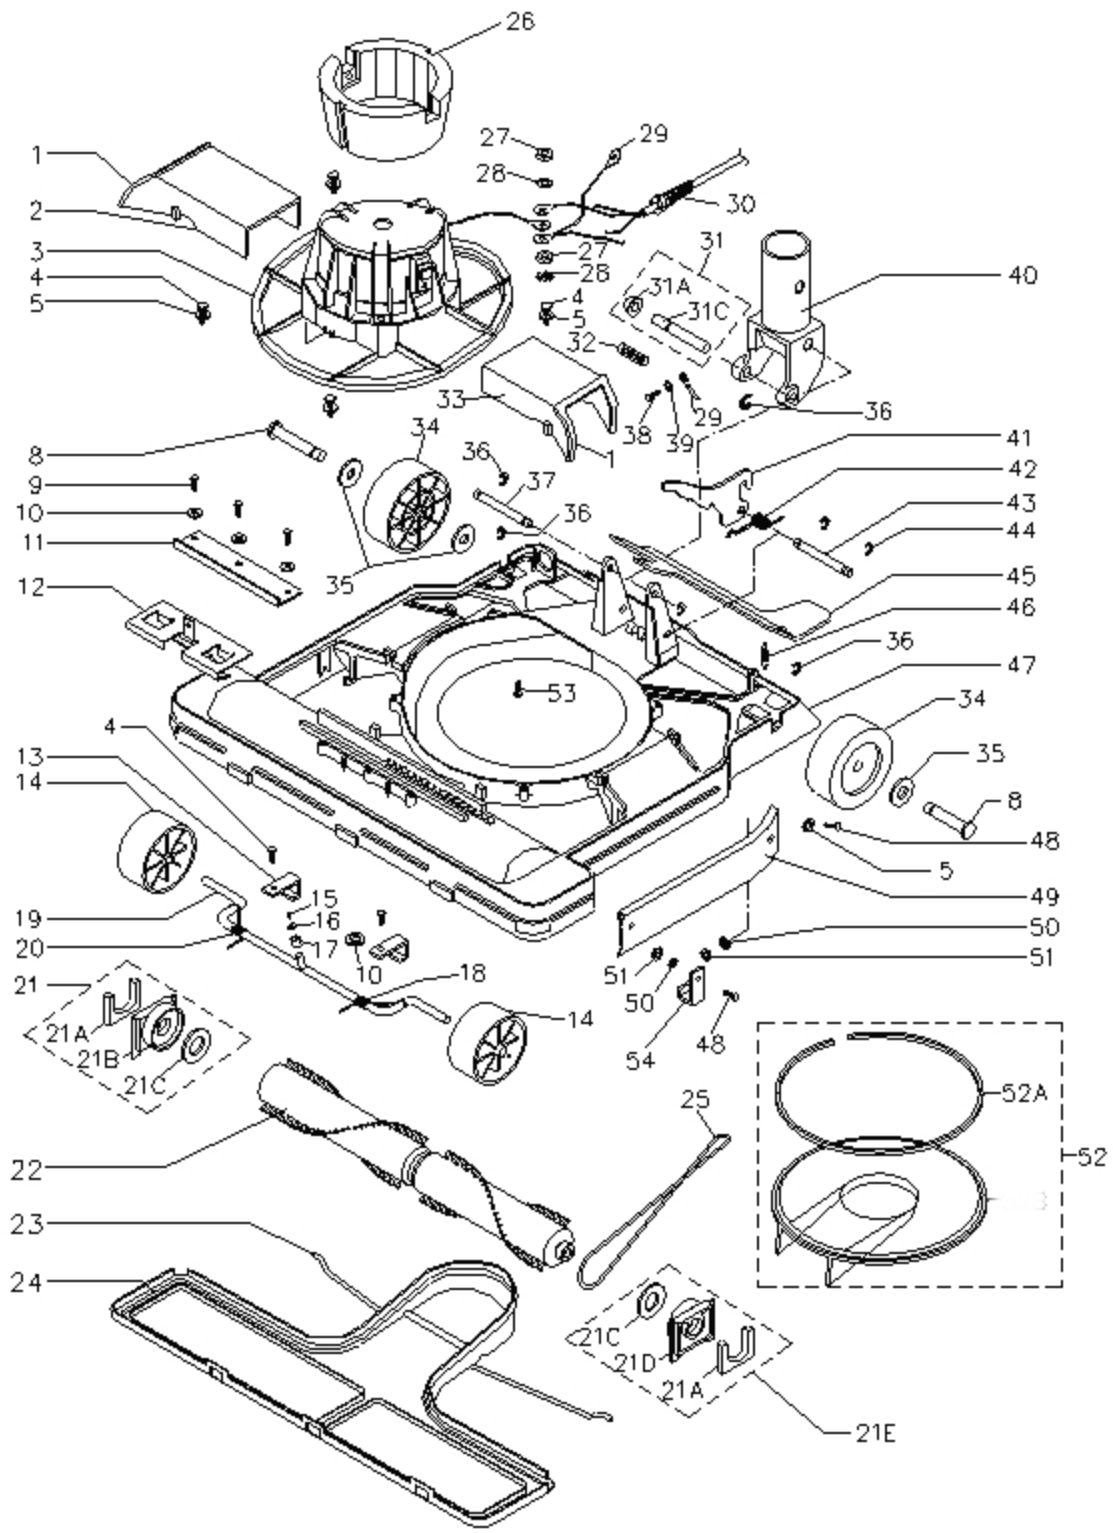

VANISHER
UPRIGHT
INTERNAL
PARTS LIST

Pos.	PART No	DESCRIPTION	VLK-1	VLK-2	VLK-3
1	12-0258-9	Air duct gasket	2	2	2
2	13-1095-2	Right air duct	1	1	
	13-1843-5	Right air duct			1
3	46-2020-9	Motor assembly		1	1
	46-2542-2	Motor assembly	1		
4	01-1391-0	Screw 8-32 X 1/2	6	6	6
5	04-0065-5	Flat washer	6	6	6
8	25-1242-4	Rear wheel axle	2	2	2
9	01-0846-4	Screw 6-32 X 3/8	3	3	3
10	04-0026-7	Flat washer	5	5	5
11	05-3069-1	Plate cam guide	1	1	1
12	46-1898-9	Can spring assembly	1	1	1
13	05-3068-3	Front axle retainer	2	2	2
14	13-1089-5	Front wheel	2	2	2
15	03-0127-5	Type "B" rivet	1	1	1
16	04-0019-2	Flat washer	1	1	1
17	25-1065-9	Bushing	1	1	1
18	24-0229-5	Front axle spring	1	1	1
19	46-2971-3	Front axle assy	1	1	1
20	24-0234-5	Front axle spring	1	1	1
21	45-0312-4	Right Bearing support assy	1	1	1
21 A	12-0522-8	Bearing gasket	2	2	2
21 B	13-1252-9	Right bearing support	1	1	1
21 C	37-0130-7	Felt	2	2	2
21 D	13-1801-3	Left bearing support	1	1	1
21 E	46-2376-5	Left Bearing support assy	1	1	1
22	46-2375-7	Brush roll assy 12"	1	1	
22	46-2413-6	Brush roll assy 16"			1
23	25-0997-4	Retaining shaft	1	1	1
24	46-2035-7	Bottom plate with	1	1	
	46-2428-4	Bottom plate with			1
25	12-0814-9	Belt	1	1	1
26	12-0588-9	Motor noise reductor	1	1	1
27	02-0007-1	Nut 8-32	2	2	2
28	04-0276-8	Star Washer	2	2	2
29	28-0476-3	Ground lead	1	1	1
30	12-0515-2	Grommet heyco	1	1	1
31	46-2106-6	Switch actuator assy	1	1	1
31 A	13-1292-5	Switch actuator	1	1	1
31 B	25-1002-2	Switch shaft	1	1	
31 C	25-1224-2	Switch shaft			1
32	24-0259-2	Spring	1	1	1
33	13-1096-0	Left air duct	1	1	
	13-1842-7	Left air duct			1
34	13-1090-3	Rear Wheel	2	2	2
35	04-0587-8	Flat washer 5/16	4	4	4
36	04-0469-9	Clip ring	5	5	5
37	25-1233-3	Socket shaft	1	1	1
38	01-0931-4	Screw 6-32	1	1	1
39	04-0275-0	Star Washer	1	1	1
40	06-0567-5	Tube socket	1	1	1
41	05-3061-8	Handle cam	1	1	1
42	24-0249-3	Cam spring	1	1	1
43	25-1003-0	Cam shaft	1	1	1
44	04-0242-0	C. washer	2	2	2
45	23-0551-4	Pedal	1	1	1
46	24-0193-3	Spring	1	1	1
47	06-0838-0	Chassis	1	1	
	06-0840-6	Chassis			1
48	01-1609-5	Screw 10-32 X 1/2	2	2	4
49	12-0589-7	Bumper	1	1	
	12-0705-9	Bumper			1
50	04-0271-9	Star washer	2	2	4
51	02-0037-8	Nut 10-32	2	2	4
52	46-2036-5	Fan cover	1	1	1
52 A	12-0495-7	Fant cover gasket	1	1	1
53	01-1249-0	Screw 8-32	1	1	1
54	05-3872-8	Retaining plate			2