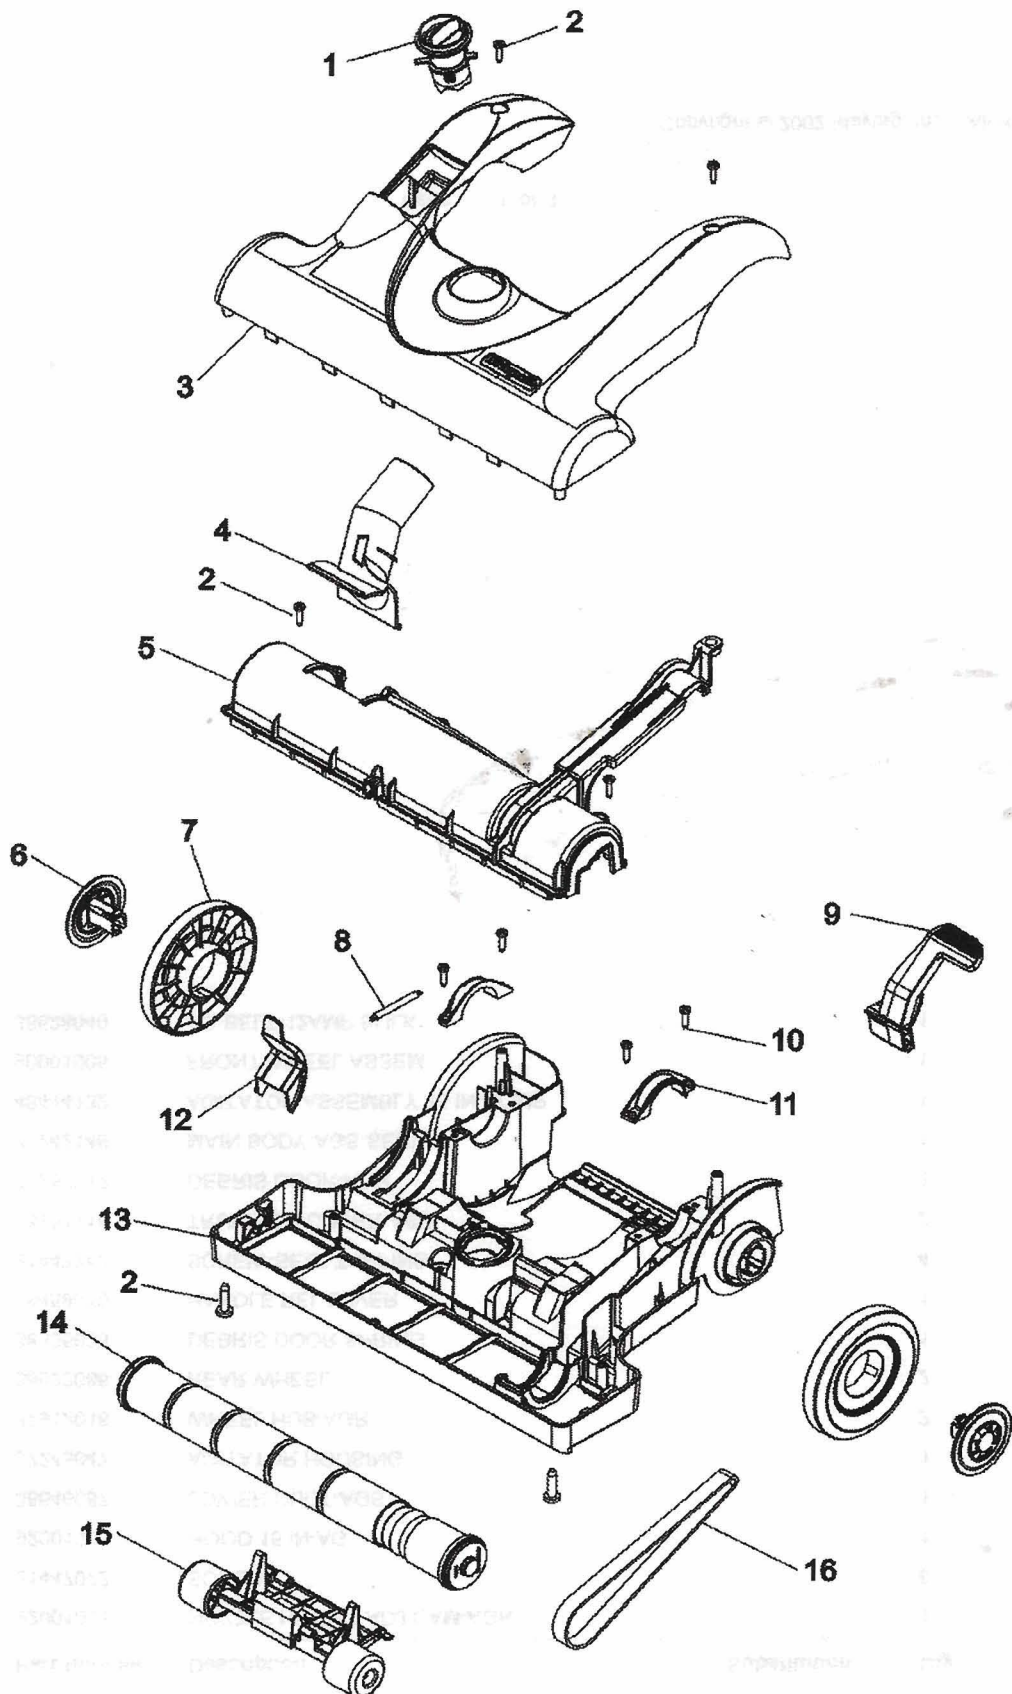

Model Number: C1660900

BOM/Serial #: C1660900

Graphic Title: UPPER ASSEMBLY

Image	Key	Part Number	Description
	1	92001029	SWITCH MOUNT NAMEPLATE
	2	28166001	SWITCH
	3	92001009	SWITCH MOUNT-AG
	4	21447242	SCREW-SELF TAPPING
	5	92001013	HANDLE COVER/CARRY HANDLE-AG
	6	92001028	DIRT CUP LID
	7	92001065	LATCH ACTUATOR LID-AGR
	8	38775115	DIRT CUP-AAL-SERVICE
	9	40140201	CARTRIDGE FILTER
	10	36426067	PREFILTER ASSEM-AGS SUPPORT
	11	21447269	SCREW
	12	92001014	UPPER HANDLE ASSEMBLY-AG
	13	91001051	SURGE BUTTON-AGR
	14	28179106	SURGE SWITCH W/LEADS
	15	92001008	HANDLE RETAINER/COVER
	16	21447072	SCREW
	17	90001100	CORD WRAP-ABE
	18	92001012	DIRT DUCT COVER-AG
	19	36131121	TRUNNION-UPPER HANDLE
	20	92001063	PIVOT LATCH LEVER - AGR
	21	38355016	PIVOT LATCH SPRING
	22	92001010	DIRT CUP HOUSING-AG
	23	92001003	WAND HOLDER UPPER-AG
	24	38634091	EXTENSION TUBE-14 IN AG
	25	92001004	WAND HOLDER LOWER-AG
	26	38617031	CREVICE TOOL-LONG-AGR
	27	43414195	DUSTING BRUSH ASSEMBLY-AGR
	28	38614044	FURNITURE NOZZLE-AGR
	29	27478611	STRAIN RELIEF - C207
	30	38785020	INLET SEAL-DIRT CUP
	31	46851035	PCB ASSEMBLY
	32	34123058	PCB SUPPORT
	33	92001007	WIRE CHANNEL COVER-AG
	34	38785021	EXHAUST SEAL-AG
	35	38765024	FINAL FILTER

Model Number: C1660900

BOM/Serial #: C1660900

Graphic Title: FOOT

Image	Key	Part Number	Description
1	1	92001011	NOZZLE HEIGHT ADJ CAM-AGR
1	2	21447072	SCREW
1	3	92001006	HOOD 15 IN-AG
1	4	38646087	LOWER DUCT-AGS
1	5	37243047	AGITATOR HOUSING
1	6	37912018	WHEEL HUB-AGR
1	7	38522086	REAR WHEEL
1	8	38335026	DEBRIS DOOR SPRING
1	9	38458070	HANDLE REL LEVER
1	10	21447242	SCREW-SELF TAPPING
1	11	36131118	TRUNNION COVER-ABE
1	12	37257312	DEBRIS DOOR-AGR
1	13	37242146	MAIN BODY-AGS-SERVICE
1	14	48414132	AGITATOR ASSEMBLY 15 IN-COMP
1	15	90001005	FRONT WHEEL ASSEM
1	16	38528040	AG BELT-12AMP BULK