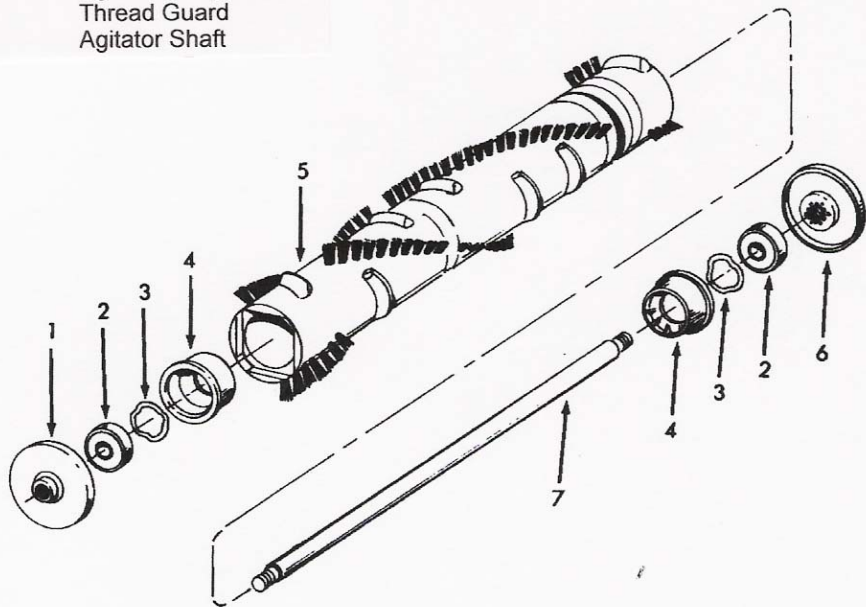

32873007

Thread Guard

Bearing

Wave Spring Washer

Agitator End

Agitator Body w/Ends

Thread Guard

Agitator Shaft