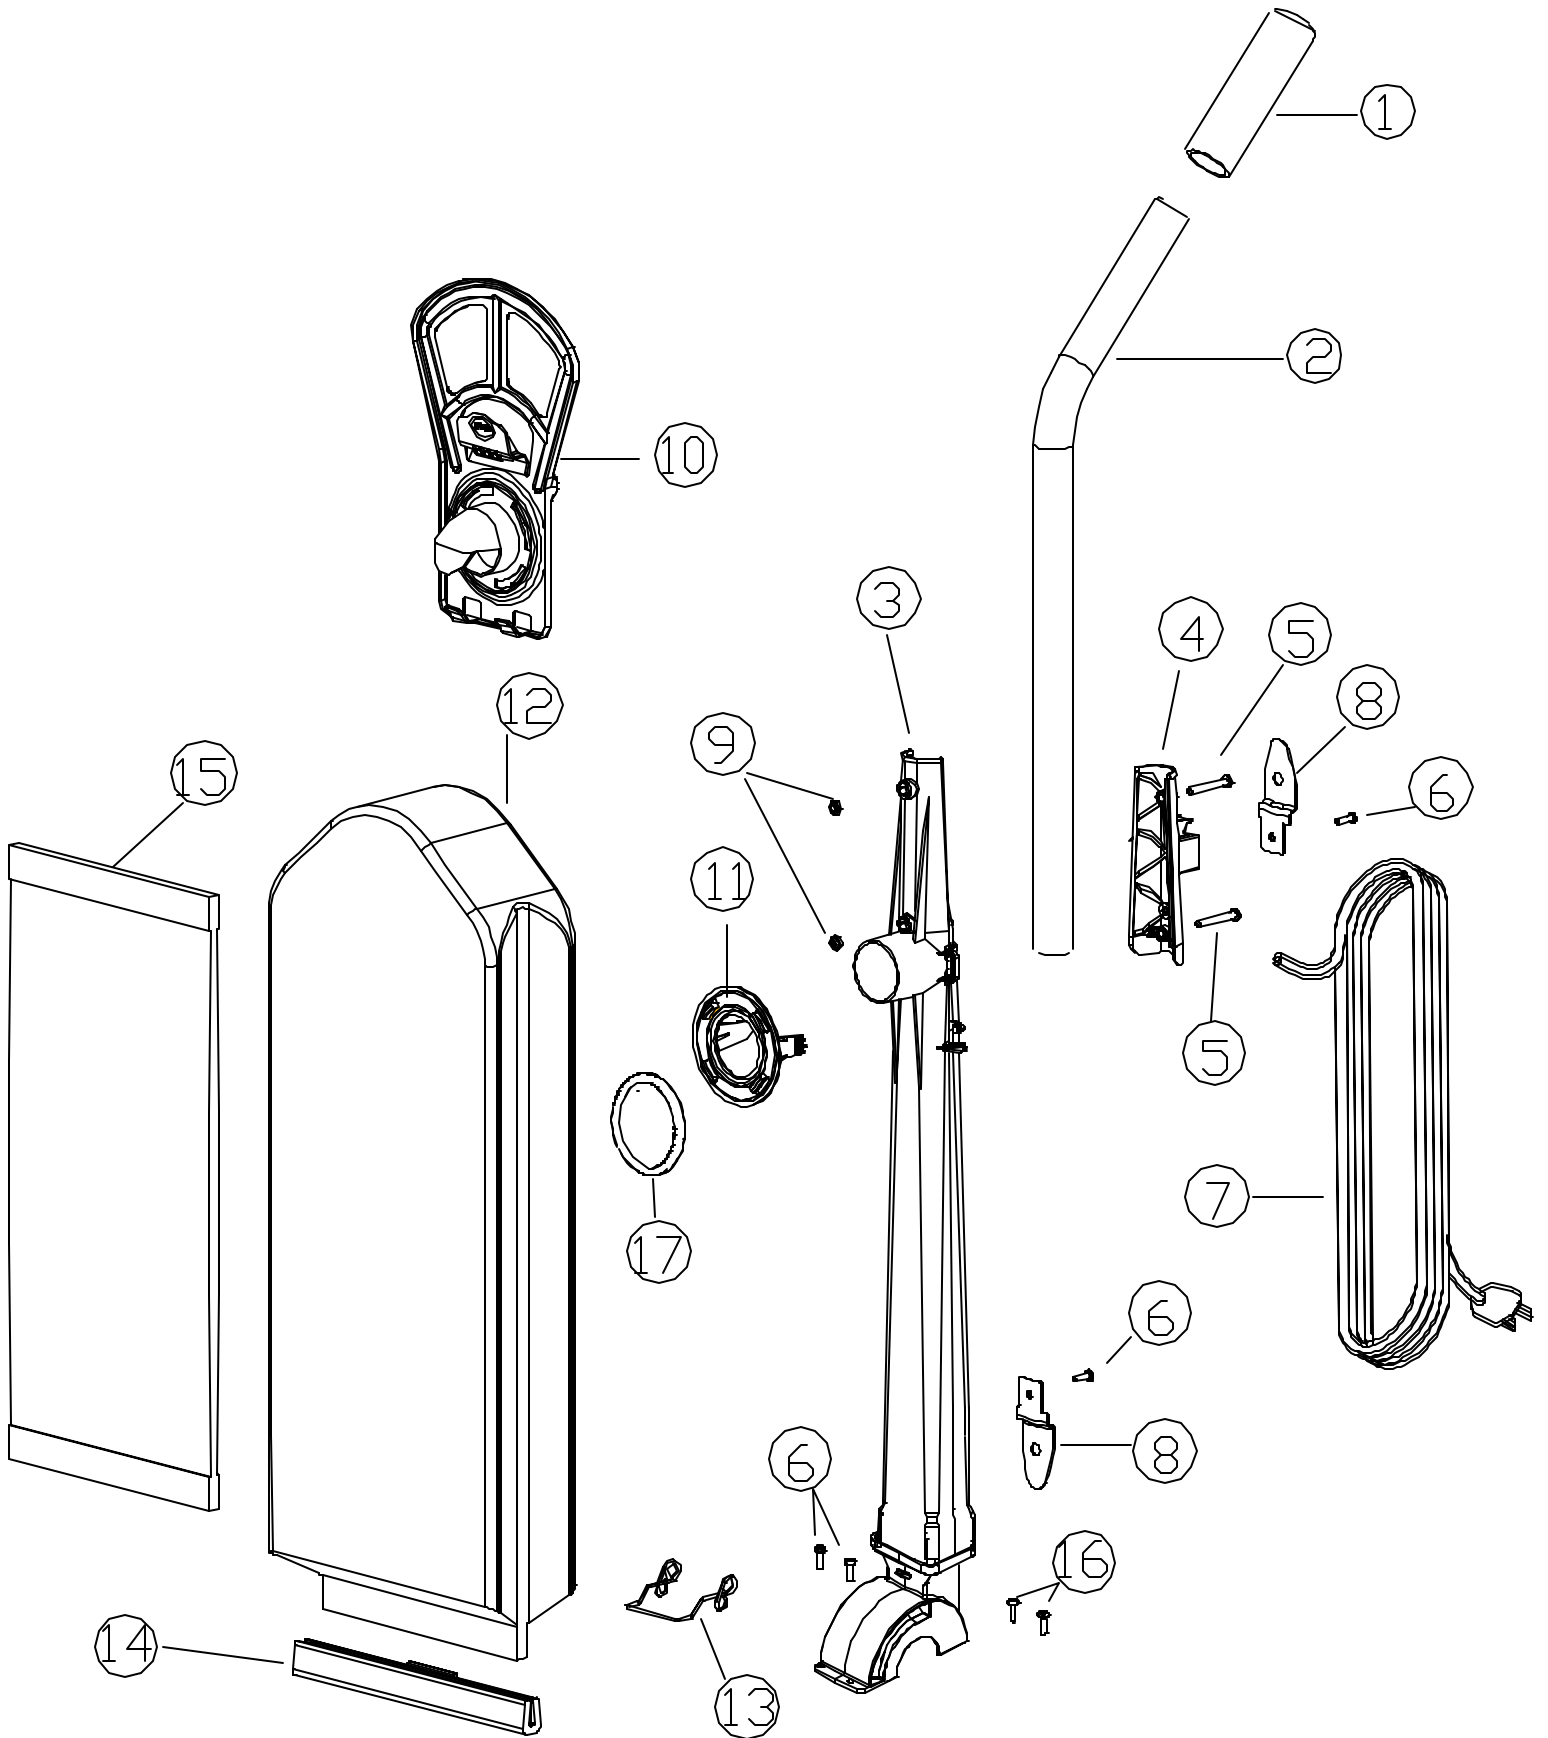

RICCAR

RSL1A

RSL1A NOZZLE

RSL1A NOZZLE

<u>Key</u>	<u>Parts No.</u>	<u>Description</u>
1	B018-0415	Headlamp Lens Textured
2	D017-1712	Nozzle Housing with lens
3	B028-0114	Foot On/Off Pedal
4	B029-0314	Furniture Guard
5	A732-8314	Screws
6	B014-0814	Belt
7	D113-1300	Motor Assembly
8	A121-0100E	Motor Bracket Felt Ring Seal
9	B123-3000	Motor Fan
10	A350-0000	Light Bulb
11	A018-0900	Light Socket
12	B010-0101	Large Wheel Axle
13	B010-1314	Wheel-Rear
14	D016-1114	Base Tray Assembly
15	B010-0001	Base Plate Wheel Axle
16	B010-0614	Base Plate Wheel
17	B012-2800C	Wood Agitator w/End Caps
18	B012-2914	End Cap
19	B015-2014	Base Plate Cover
20	D431-3014	Handle and Upper Fan Housing Assembly
21	B123-3614	Lower Fan Housing
22	D123-3814	Fan Duct Cover w/Seal Assembly
23	A732-2500	Combination Screw (m4 x 12)
24	B016-1230	Upright Stop Plastic
25	A028-0014	On/Off Switch
26	B034-0100	Strain Relief Washer
27	A028-0114	Circuit Breaker
28	B433-0341	Lead Wire Yellow
29	A732-0100	Zip Tie
30	B123-0100	Wire Connectors Med.
31	B123-2700	Wire Connectors Lg.
32	B123-2800	Wire Connectors Sm.
33	A732-9305	Fan Washer
34	A732-9206	Screws
	A732-3000	E-Clip for Motor Shaft (Not Shown)

RSL1A HANDLE

RSL1A HANDLE

<u>Key</u>	<u>Parts No.</u>	<u>Description</u>
1	B431-2300	Handle Grip
2	D431-2406	Handle Tube Metal With Grip
3	D431-3014	Handle & Upper Fan Housing Assembly
4	B431-2914E	Handle Tube Bracket
5	A432-0705	Screw #10 32x1.625
6	A732-8314	Screw, #8 x 5/8"
7	A434-0314	Power Cord
8	B430-1205	Cord Hook
9	A432-0805	Hex Nut #10-32 Nylon
10	B211-2214	Bag Collar Bag Holder
11	B211-2114	Bag Collar Bag Ring
12	B211-2400C	Cloth Bag
13	B211-1204	Lower Bag Spring
14	B211-1014B	Lower Bag Clip
15	RSL-C	Paper Bag
16	A732-9206	Screws
17	D211-5700	Bag Collar Seal
	A732-3000	E-Clip for Motor Shaft (Not Shown)
	D211-3614	Retro Fit Kit for Hinged Bag Holder