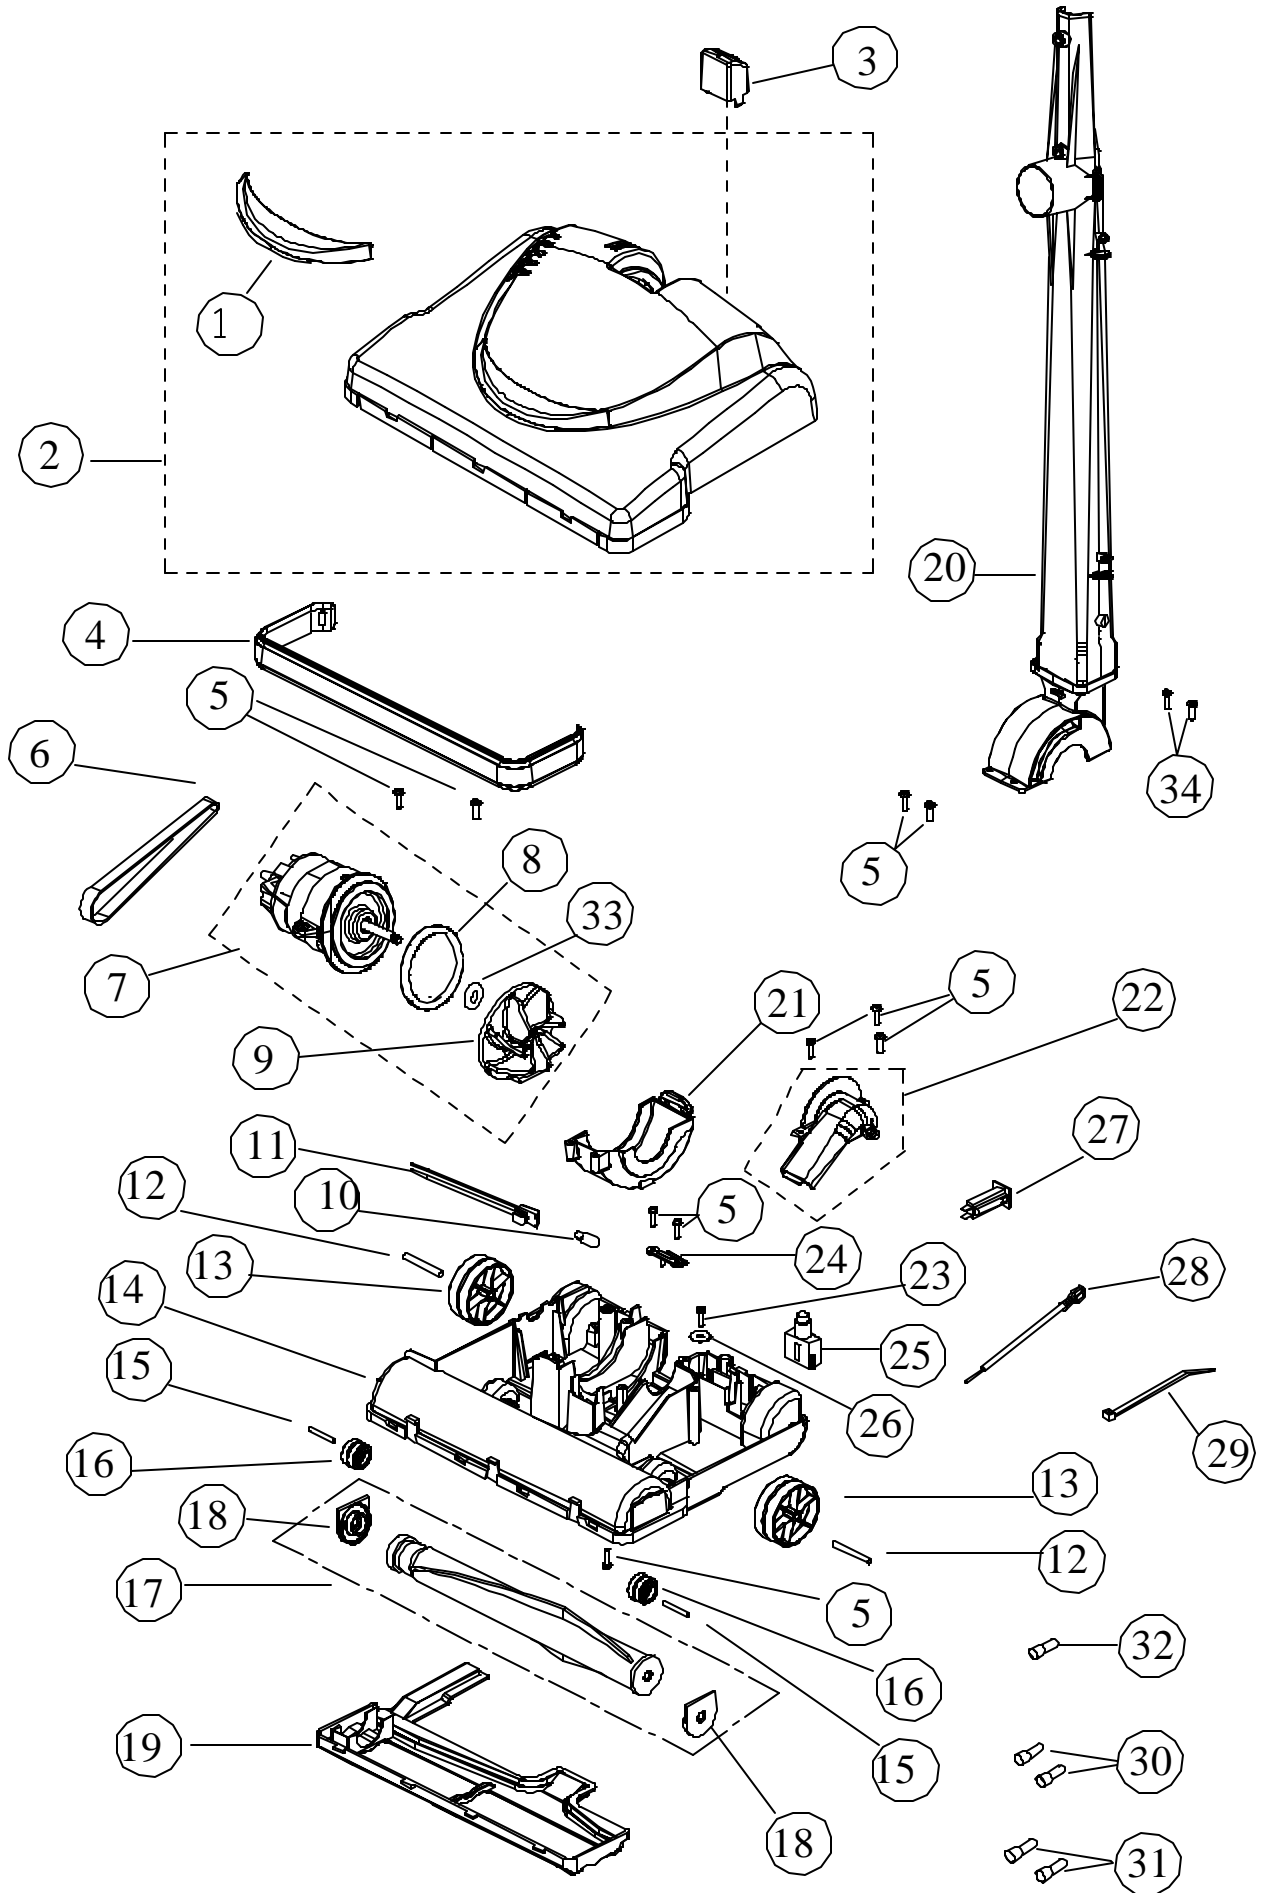

RICCAR

RSL1A

RSL1A NOZZLE

RSL1A NOZZLE

<u>Key</u>	<u>Parts No.</u>	<u>Description</u>
1	B018-0415	Headlamp Lens Textured
2	D017-1712	Nozzle Housing with lens
3	B028-0114	Foot On/Off Pedal
4	B029-0314	Furniture Guard
5	A732-8314	Screws
6	B014-0814	Belt
7	D113-1300	Motor Assembly
8	A121-0100E	Motor Bracket Felt Ring Seal
9	B123-3000	Motor Fan
10	A350-0000	Light Bulb
11	A018-0900	Light Socket
12	B010-0101	Large Wheel Axle
13	B010-1314	Wheel-Rear
14	D016-1114	Base Tray Assembly
15	B010-0001	Base Plate Wheel Axle
16	B010-0614	Base Plate Wheel
17	B012-2800C	Wood Agitator w/End Caps
18	B012-2914	End Cap
19	B015-2014	Base Plate Cover
20	D431-3014	Handle and Upper Fan Housing Assembly
21	B123-3614	Lower Fan Housing
22	D123-3814	Fan Duct Cover w/Seal Assembly
23	A732-2500	Combination Screw (m4 x 12)
24	B016-1230	Upright Stop Plastic
25	A028-0014	On/Off Switch
26	B034-0100	Strain Relief Washer
27	A028-0114	Circuit Breaker
28	B433-0341	Lead Wire Yellow
29	A732-0100	Zip Tie
30	B123-0100	Wire Connectors Med.
31	B123-2700	Wire Connectors Lg.
32	B123-2800	Wire Connectors Sm.
33	A732-9305	Fan Washer
34	A732-9206	Screws
	A732-3000	E-Clip for Motor Shaft (Not Shown)

RSL1A HANDLE

RSL1A HANDLE

<u>Key</u>	<u>Parts No.</u>	<u>Description</u>
1	B431-2300	Handle Grip
2	D431-2406	Handle Tube Metal With Grip
3	D431-3014	Handle & Upper Fan Housing Assembly
4	B431-2914E	Handle Tube Bracket
5	A432-0705	Screw #10 32x1.625
6	A732-8314	Screw, #8 x 5/8"
7	A434-0314	Power Cord
8	B430-1205	Cord Hook
9	A432-0805	Hex Nut #10-32 Nylon
10	B211-2214	Bag Collar Bag Holder
11	B211-2114	Bag Collar Bag Ring
12	B211-2400C	Cloth Bag
13	B211-1204	Lower Bag Spring
14	B211-1014B	Lower Bag Clip
15	RSL-C	Paper Bag
16	A732-9206	Screws
17	D211-5700	Bag Collar Seal
	A732-3000	E-Clip for Motor Shaft (Not Shown)
	D211-3614	Retro Fit Kit for Hinged Bag Holder