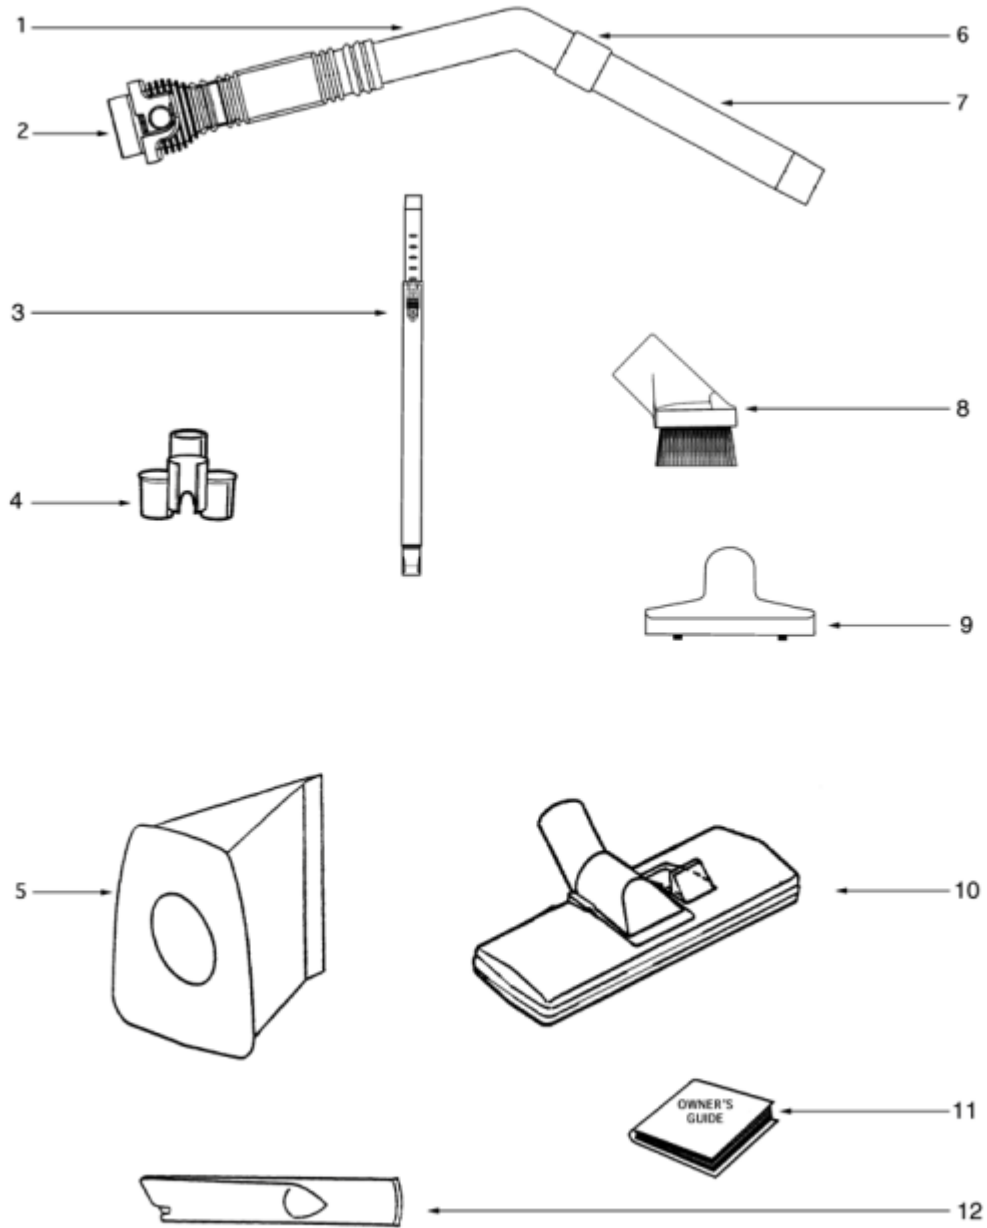

Cover - S3681B

REPAIR PARTS LIST

Model S3681B

Sanitaire Mighty Mite

Canister - S3681B

Ref #	Part	Description	Comments	Qty
1	60487-26	HOUSING ASSEMBLY - PACKAG		
2	59046-1	GASKET - FRONT COVER		
3	38956-1SV	FRONT COVER ASSEMBLY		
4	38805-1	CASTER ASSEMBLY		
5	37409-1	WHEEL - CASTER		
6	28008B-1	REAR HOUSING ASSEMBLY		
7	15409A-119N	WHEEL - REAR		
8	27964-119N	EXTENSION TUBE		
9	38333	FILTER		

Motor - S3681B

Ref #	Part	Description	Comments	Qty
1	28032	GASKET - MOTOR MOUNTING		
2	62402	MOTOR ASSEMBLY - PACKAGED		
3	60610	SCREW PKG		
4	27985	BUSHING - MOTOR		
5	28304A-2	SWITCH - PUSHBUTTON		
6	39028	SHIELD - WIRE		
7	39408-1	THERMOSTAT & TERMINAL ASS		
8	39585-10	SUPPLY CORD & TERMINAL AS		

Accessories - SC3683A/S3681B

Ref #	Part	Description	Comments	Qty
1	60289-1	HOSE ASSEMBLY - CARTONED		
2	15355-119N	COUPLING - HOSE		
3	72953	STEEL TELESCOPIC WAND SET		
4	54610	CLIP & TOOL		
5	60295A	PAPER BAG PKG ASSY (3MM)		
6	37653-3	BLEEDER		
7	26193-3	CURVED HANDLE ASSEMBLY		
8	60290-1	DUSTING BRUSH - PACKAGED		
9	38284-3	UPHOLSTERY NOZZLE ASSEMBL		
10	38702-2	COMB. FLOOR & WALL BRUSH		
11	75328			
12	27237-3	TOOL - CREVICE		
13	38353	STRAP & PIN ASSEMBLY	Item not pictured.	