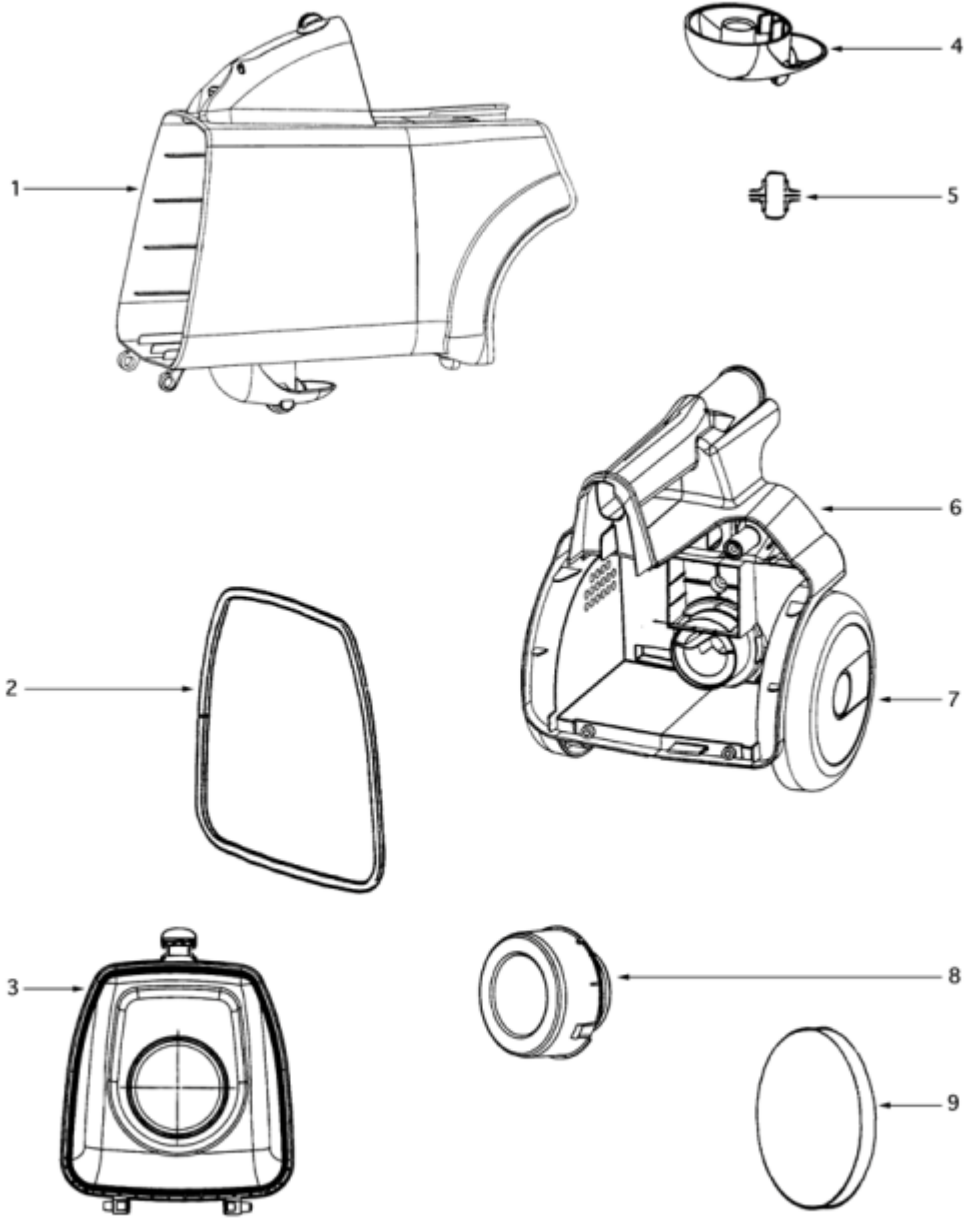

Cover - S3681B

REPAIR PARTS LIST

Model S3681B

Sanitaire Mighty Mite

Canister - S3681B

Ref #	Part	Description	Comments	Qty
1	60487-26	HOUSING ASSEMBLY - PACKAG		
2	59046-1	GASKET - FRONT COVER		
3	38956-1SV	FRONT COVER ASSEMBLY		
4	38805-1	CASTER ASSEMBLY		
5	37409-1	WHEEL - CASTER		
6	28008B-1	REAR HOUSING ASSEMBLY		
7	15409A-119N	WHEEL - REAR		
8	27964-119N	EXTENSION TUBE		
9	38333	FILTER		

Motor - S3681B

Ref #	Part	Description	Comments	Qty
1	28032	GASKET - MOTOR MOUNTING		
2	62402	MOTOR ASSEMBLY - PACKAGED		
3	60610	SCREW PKG		
4	27985	BUSHING - MOTOR		
5	28304A-2	SWITCH - PUSHBUTTON		
6	39028	SHIELD - WIRE		
7	39408-1	THERMOSTAT & TERMINAL ASS		
8	39585-10	SUPPLY CORD & TERMINAL AS		

Accessories - SC3683A/S3681B

Ref #	Part	Description	Comments	Qty
1	60289-1	HOSE ASSEMBLY - CARTONED		
2	15355-119N	COUPLING - HOSE		
3	72953	STEEL TELESCOPIC WAND SET		
4	54610	CLIP & TOOL		
5	60295A	PAPER BAG PKG ASSY (3MM)		
6	37653-3	BLEEDER		
7	26193-3	CURVED HANDLE ASSEMBLY		
8	60290-1	DUSTING BRUSH - PACKAGED		
9	38284-3	UPHOLSTERY NOZZLE ASSEMBL		
10	38702-2	COMB. FLOOR & WALL BRUSH		
11	75328			
12	27237-3	TOOL - CREVICE		
13	38353	STRAP & PIN ASSEMBLY	Item not pictured.	