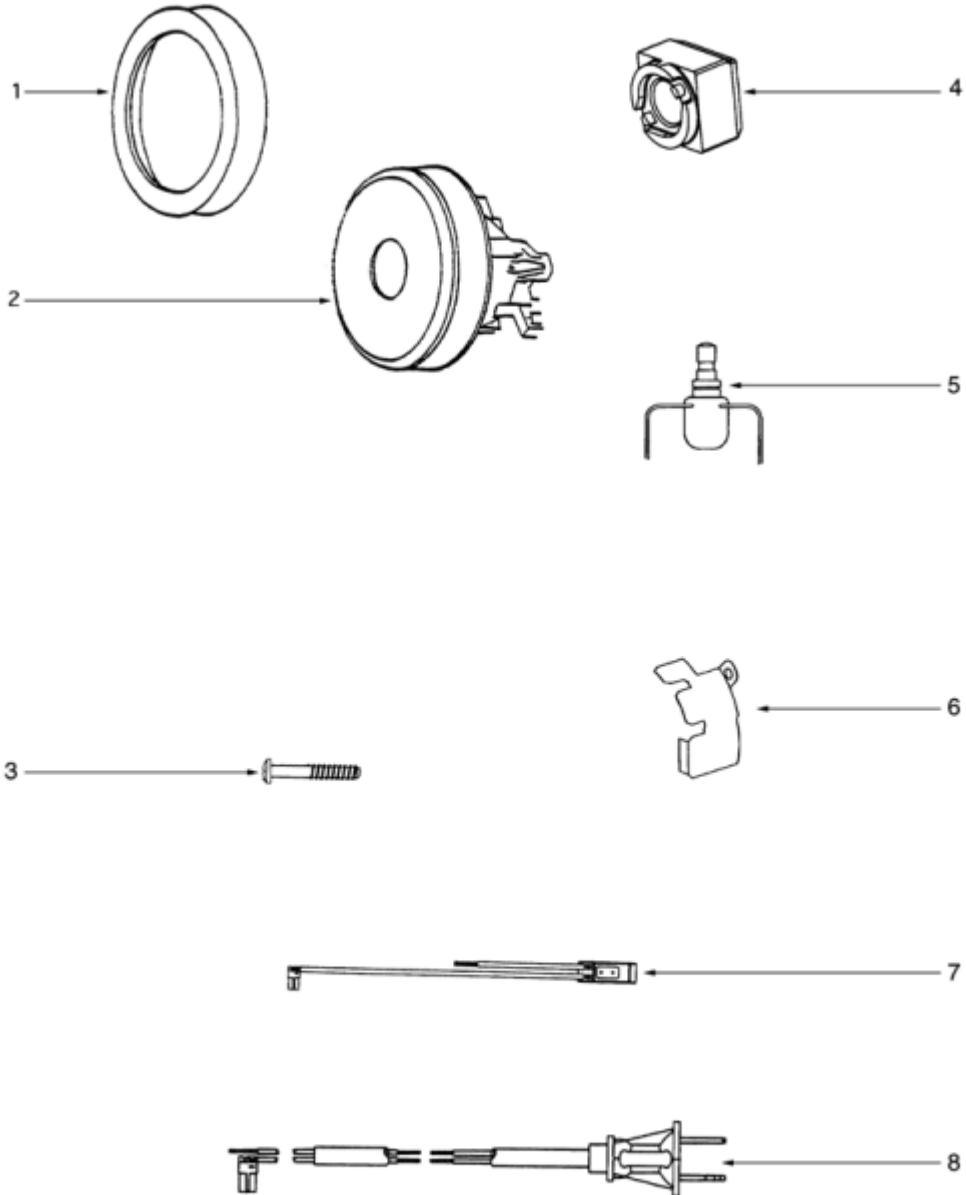

Cover - S3681B

REPAIR PARTS LIST

Model S3681B

Sanitaire Mighty Mite

Canister - S3681B

Ref #	Part	Description	Comments	Qty
1	60487-26	HOUSING ASSEMBLY - PACKAG		
2	59046-1	GASKET - FRONT COVER		
3	38956-1SV	FRONT COVER ASSEMBLY		
4	38805-1	CASTER ASSEMBLY		
5	37409-1	WHEEL - CASTER		
6	28008B-1	REAR HOUSING ASSEMBLY		
7	15409A-119N	WHEEL - REAR		
8	27964-119N	EXTENSION TUBE		
9	38333	FILTER		

Motor - S3681B

Ref #	Part	Description	Comments	Qty
1	28032	GASKET - MOTOR MOUNTING		
2	62402	MOTOR ASSEMBLY - PACKAGED		
3	60610	SCREW PKG		
4	27985	BUSHING - MOTOR		
5	28304A-2	SWITCH - PUSHBUTTON		
6	39028	SHIELD - WIRE		
7	39408-1	THERMOSTAT & TERMINAL ASS		
8	39585-10	SUPPLY CORD & TERMINAL AS		

Accessories - SC3683A/S3681B

Ref #	Part	Description	Comments	Qty
1	60289-1	HOSE ASSEMBLY - CARTONED		
2	15355-119N	COUPLING - HOSE		
3	72953	STEEL TELESCOPIC WAND SET		
4	54610	CLIP & TOOL		
5	60295A	PAPER BAG PKG ASSY (3MM)		
6	37653-3	BLEEDER		
7	26193-3	CURVED HANDLE ASSEMBLY		
8	60290-1	DUSTING BRUSH - PACKAGED		
9	38284-3	UPHOLSTERY NOZZLE ASSEMBL		
10	38702-2	COMB. FLOOR & WALL BRUSH		
11	75328			
12	27237-3	TOOL - CREVICE		
13	38353	STRAP & PIN ASSEMBLY	Item not pictured.	